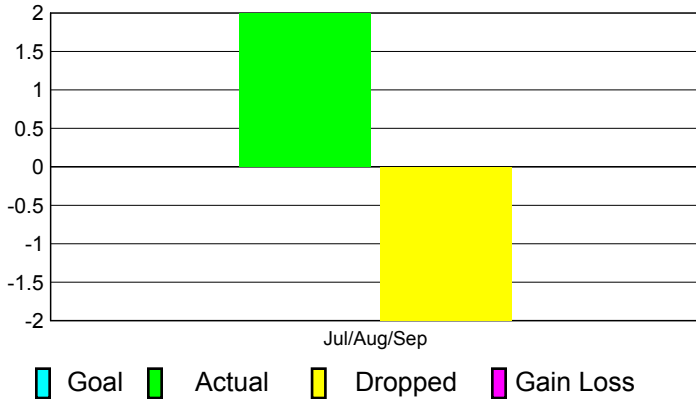

## CLUBS

**Club Results**  
2011-2012

**Clubs**  
2010-2011

Month	New Club Goal	Actual New Clubs	Actual Dropped Clubs	Gain/Loss of Clubs	Gain/Loss of Clubs
Jul/Aug/Sep		2	-2	0	0
<b>Totals</b>		<b>2</b>	<b>-2</b>	<b>0</b>	<b>0</b>

### Club Results 2011-2012

Goal, New, Dropped, Gain/Loss

### Comparison of Club Gain/Loss

Current Year Compared to the Previous Year