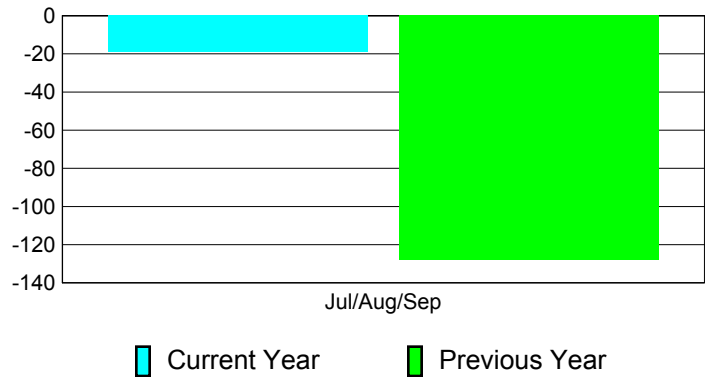

Comparison of Membership Gain/Loss

Current Year Compared to the Previous Year