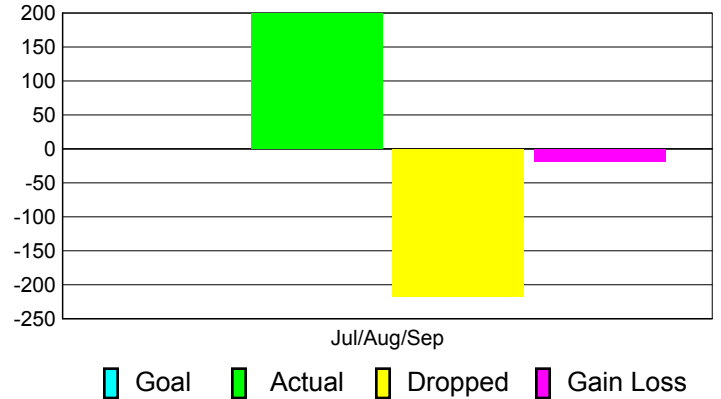

### YTD Status Quo Clubs 2011-2012

Status Quo Clubs Compared to Status Quo Members

## MEMBERSHIP

**Membership Results**  
2011-2012

**Membership**  
2010-2011

Month	Net Memb Goal	Actual New Memb	Actual Dropped Memb	Gain/Loss of Memb	Gain/Loss of Memb
Jul/Aug/Sep		199	-218	-19	-128
<b>Totals</b>		<b>199</b>	<b>-218</b>	<b>-19</b>	<b>-128</b>

### Membership Results 2011-2012

Goal, New, Dropped, Gain/Loss

### Comparison of Membership Gain/Loss

Current Year Compared to the Previous Year